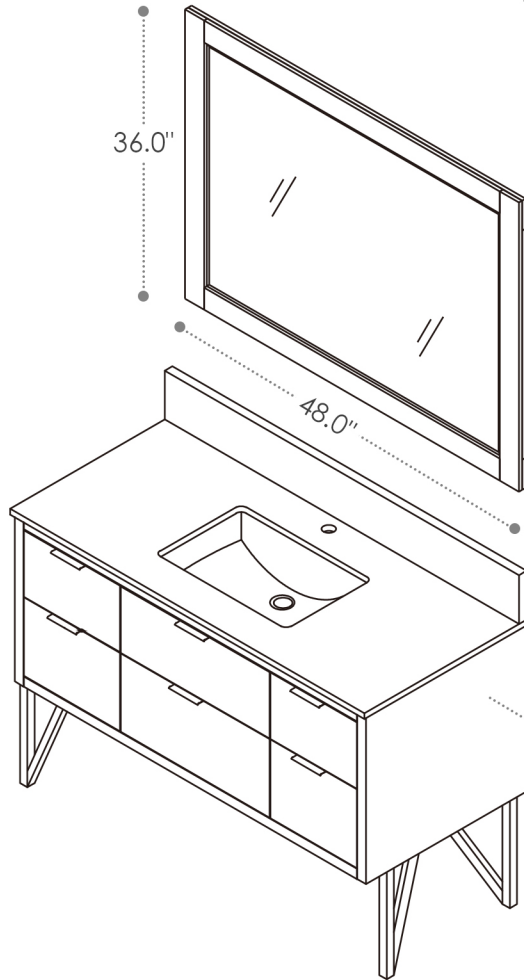

## Helios

48"W x 22"D

Bathroom Vanity

48"W×22"D×34"H inches

## INSTALLATION SPECIFICATION

Item#	548048		
Color	White/Weathered Pine		
Overall Dimension	48 in W x 22 in D x 34 in H		
Vanity Material	Solid wood and long-lasting plywood		
Hardware Finish	Aluminum Alloy Matte Black		
Countertop Material	Composite Stone - Concrete Grey		
Metal Base Material	Iron (Matte Black)		
Number of Drawers	5 soft-closing drawers		
Number of Door	No	Shape	Rectangular
Top Thickness	0.8 inch	Installation Type	Freestanding
Assembly Required	Partial assembly required	Backsplash Height	4 inch
Faucet Hole Spacing(in.)	Single Hole	Sink	Single Undermount Sink

All measurements are approximate. Measurements may vary +/-1/2".  
Does not include faucet, drain assembly, P-trap